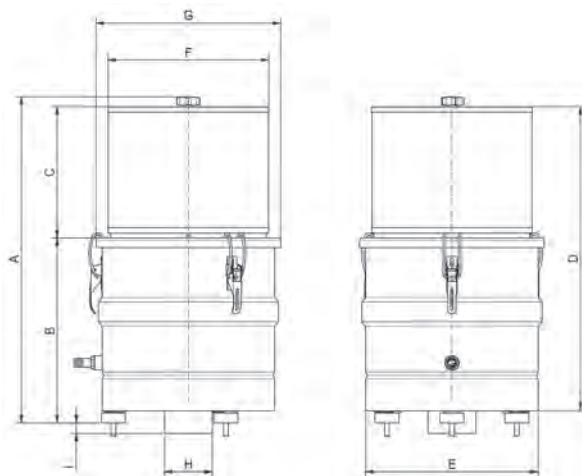

SKY can be equipped with a H13 certified post-filter that allows a very high final filtration level (99.97%).

MODELO	A	B	C	D	E	F	G	H	I
SKY250-500	670	385	280	840	Ø360	Ø325	Ø385	Ø100	25
SKY1000-1500	785	450	330	755	Ø460	Ø410	Ø485	Ø150	25
SKY2000-2500	895	510	390	865	Ø560	Ø510	Ø585	Ø200	30