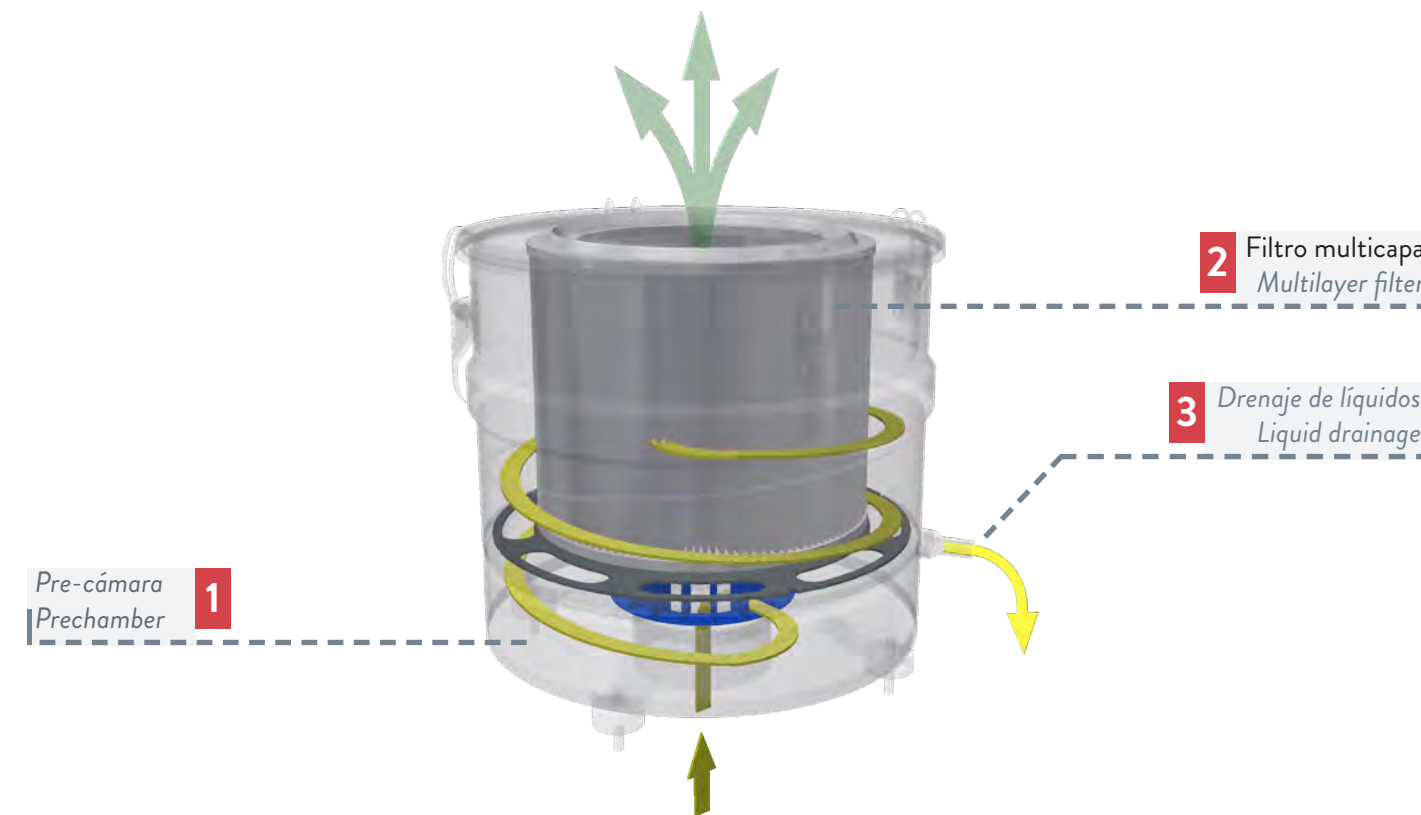

DU-PUY está muy orgullosa de presentar su nueva gama SKY, innovadora y fiable. ¿Cuál es tu ambición? Conseguir un entorno de trabajo limpio, seguro y eficiente de forma duradera.

DU-PUY's new range of mist collectors consists in a wide variety of models, with air flows ranging from 250 up to 2500 m³/h, which can filter pollutants of any type of machine tool. Thanks to high performing fans, are able to provide high air flow with very low power consumption.

DU-PUY is very proud to present the new SKY range. Our ambition? Make your work environment clean, safe and efficient in a lasting way.

SKY RANGE

- 1 El aire contaminado por pequeñas partículas sólidas y oleosas en suspensión se extrae de la cabina de la máquina herramienta y se canaliza a través de la boca de aspiración hacia los filtros, gracias a la depresión generada por el ventilador centrífugo.
- 2 El aire es forzado a pasar del interior al exterior de la cámara filtrante, resultando al final del proceso completamente depurado de los contaminantes.
- 3 Un tubo de drenaje en continua "sobrepresión" permite eficazmente la recuperación de las nieblas recondensadas.

- 1 Air polluted by oil and small solid particles is suctioned from the machine tool cabin, through the mist collector's suction inlet and towards the filters thanks to the vacuum generated by the centrifugal fan.
- 2 The air is forced to pass from the inside to the outside of the filter chamber and at the end of this process is completely purified from the pollutants.
- 3 A drainage tube which is in constant "overpressure" efficiently collects the recondensed oil mist.